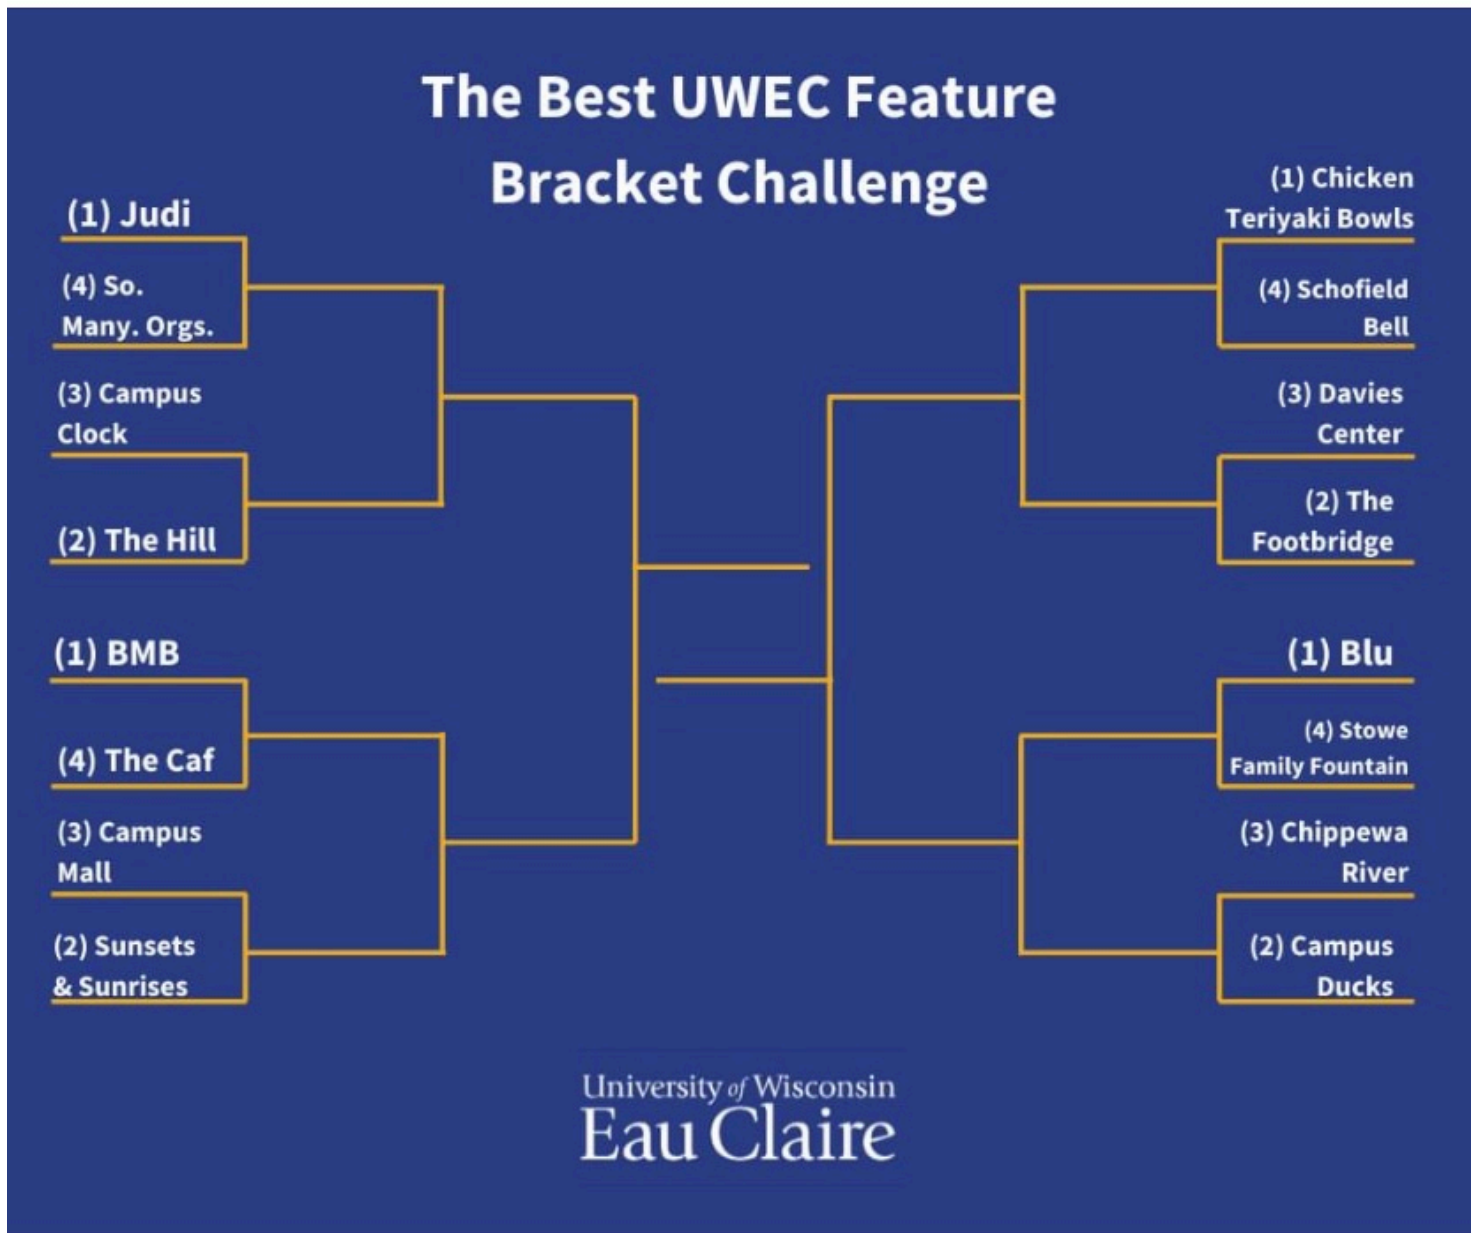

For up-to-date information, visit: coronavirus.echealthdepartment.org

March 25, 2020

80

2 Comments 18 Shares

Mar 26 · 🌐

We're sad we weren't able to fill out a bracket for March Madness this year. That's why we're bringing you our own bracket challenge! Head on over to the [#uwec](#) Instagram Story to cast your vote in each round 🏆 Who do you think will win it all?